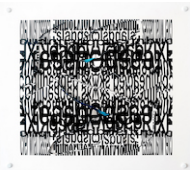

GRAND BUILDING
Balcony Level - North

LISA SEGAL

Anyway There You Have It, 2020
Digital prints, adhesive, brass fasteners
14 x 14 x 2.5

GRAND BUILDING
Plaza Level - South

Moon Is Not Capitalized, 2021
fasteners
14 x 14 x 2.5