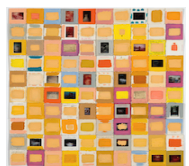

GRAND BUILDING
Plaza Level - North

Tango, 2021
Oil on canvas
48 x 48

GRAND BUILDING
Plaza Level - North

LORAN CALVIN

Our House, 2021
Oil paint, slides, glue
20 x 20

GRAND BUILDING
Plaza Level - South

Reunion with Friends, 2021
Oil paint, slides, glue
20 x 20