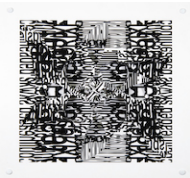

LISA SEGAL

Anyway There You Have It, 2020
Digital prints, adhesive, brass fasteners
14 x 14 x 2.5

GRAND BUILDING
Plaza Level - South