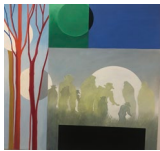

The Luminous Moment, 2020
Oil on canvas
40 x 40

OLIVE BUILDING
Plaza Level - North